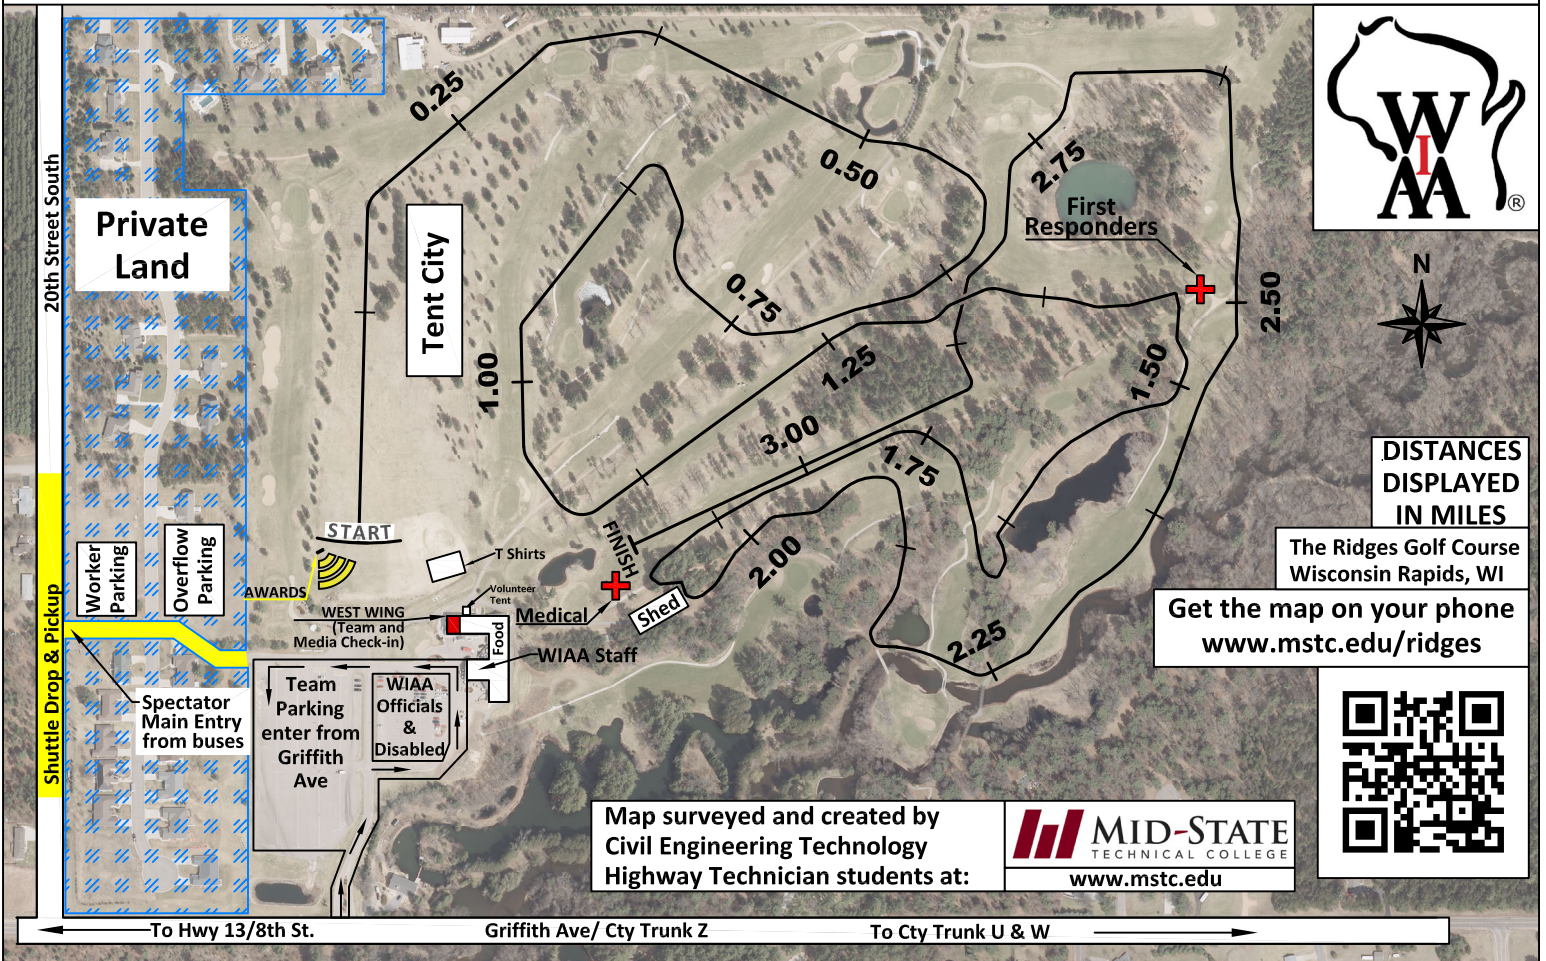

WIAA State 5000m Cross Country Course

5000m Course Profile